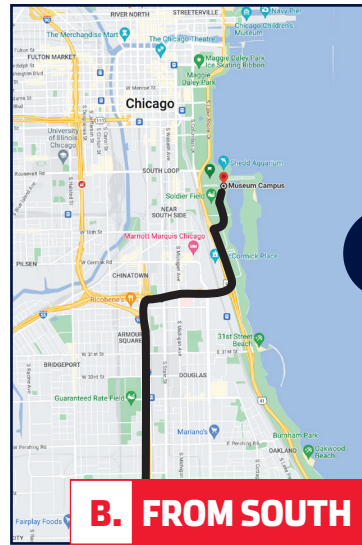

MUSEUM CAMPUS

WE'RE OPEN DURING THE CHICAGO STREET RACE

Recommended routes to get to Museum Campus when a portion of DuSable Lake Shore Dr. is closed from July 5th - July 9th

OR

A. FROM NORTH:

- Use the Kennedy Expressway I-90/94 E
- Take Exit 53 to US-41 N/S DuSable Lake Shore Dr./US Hwy 41 N
- Take the US-41 N/DuSable Lake Shore Dr. exit from I-55N/Stevenson Expressway
- Continue on US-41 N/S DuSable Lake Shore Dr.
- Exit at 18th St.
- Proceed on Special Olympics Dr. and follow signage for parking options

B. FROM SOUTH:

- Use the Dan Ryan Expressway I-90/94 W
- Head toward 22nd St.
- Take Exit 53C for I-55N/Stevenson Expressway toward DuSable Lake Shore Dr.
- Continue on US-41 N/S DuSable Lake Shore Dr.
- Exit at 18th St.
- Proceed on Special Olympics Dr. and follow signage for parking options

OR

C. FROM SOUTH:

- Take N DuSable Lake Shore Dr.
- Exit at 31st St.
- Proceed north on Fort Dearborn to 18th St.
- Proceed on Special Olympics Dr. and follow signage for parking options

MUSEUM CAMPUS

WE'RE OPEN DURING THE CHICAGO STREET RACE

FROM WEST OF THE MUSEUM:

- Proceed east on Roosevelt Rd.
- Take Roosevelt Rd. (north side of the street) past Michigan Ave.
- Follow signs for the Museum Campus
- Proceed under Columbus Dr. and S DuSable Lake Shore Dr.