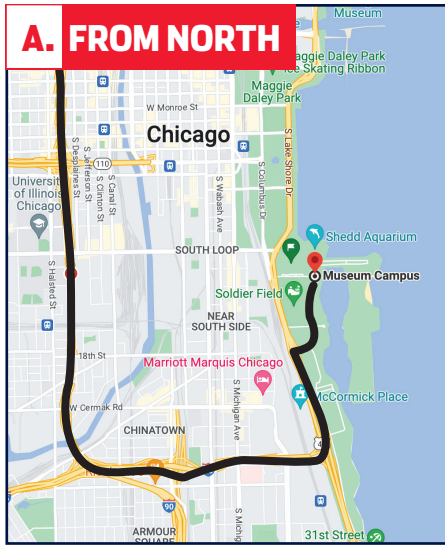

MUSEUM CAMPUS

WE'RE OPEN DURING THE CHICAGO STREET RACE

Recommended routes to get to Museum Campus when a portion of DuSable Lake Shore Dr. is closed from July 5th - July 9th

OR

A. FROM NORTH:

- Use the Kennedy Expressway I-90/94 E
- Take Exit 53 to US-41 N/S DuSable Lake Shore Dr./US Hwy 41 N
- Take the US-41 N/DuSable Lake Shore Dr. exit from I-55N/Stevenson Expressway
- Continue on US-41 N/S DuSable Lake Shore Dr.
- Exit at 18th St.
- Proceed on Special Olympics Dr. and follow signage for parking options

B. FROM SOUTH:

- Use the Dan Ryan Expressway I-90/94 W
- Head toward 22nd St.
- Take Exit 53C for I-55N/Stevenson Expressway toward DuSable Lake Shore Dr.
- Continue on US-41 N/S DuSable Lake Shore Dr.
- Exit at 18th St.
- Proceed on Special Olympics Dr. and follow signage for parking options

OR

C. FROM SOUTH:

- Take N DuSable Lake Shore Dr.
- Exit at 31st St.
- Proceed north on Fort Dearborn to 18th St.
- Proceed on Special Olympics Dr. and follow signage for parking options

MUSEUM CAMPUS

WE'RE OPEN DURING THE CHICAGO STREET RACE

FROM WEST OF THE MUSEUM:

- Proceed east on Roosevelt Rd.
- Take Roosevelt Rd. (north side of the street) past Michigan Ave.
- Follow signs for the Museum Campus
- Proceed under Columbus Dr. and S DuSable Lake Shore Dr.