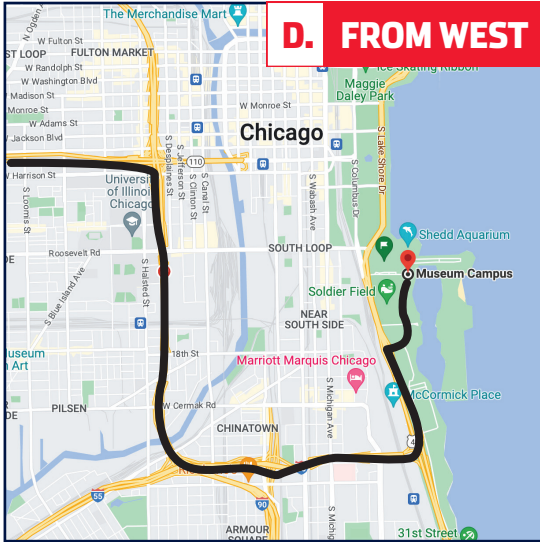

B. FROM SOUTH:

- Use the Dan Ryan Expressway I-90/94 W
- Head toward 22nd St.
- Take Exit 53C for I-55N/Stevenson Expressway toward DuSable Lake Shore Dr.
- Continue on US-41 N/S DuSable Lake Shore Dr.
- Exit at 18th St.
- Proceed on Special Olympics Dr. and follow signage for parking options

OR

C. FROM SOUTH:

- Take N DuSable Lake Shore Dr.
- Exit at 31st St.
- Proceed north on Fort Dearborn to 18th St.
- Proceed on Special Olympics Dr. and follow signage for parking options

MUSEUM CAMPUS

WE'RE OPEN DURING THE CHICAGO STREET RACE

Recommended routes to get to Museum Campus when a portion of DuSable Lake Shore Dr. is closed from July 5th - July 9th

D. FROM WEST:

- Use the Eisenhower Expressway I-290 E towards S Wells St.
- Take the ramp for I-90/I-94 and head towards Indiana
- Take Exit 53 to US-41 N/S DuSable Lake Shore Dr./US Hwy 41 N
- Take the US-41 N/DuSable Lake Shore Dr. exit from I-55N/Stevenson Expressway
- Continue on US-41 N/S DuSable Lake Shore Dr.
- Exit at 18th St.
- Proceed on Special Olympics Dr. and follow signage for parking options

Starting at the Adler Planetarium

- Travels W on Solidarity Dr.
- Continue S on Special Olympics Dr.
- Turn W 18th St. and access DuSable Lake Shore Dr.
- Travel on S DuSable Lake Shore Dr.
- Access W I-55 Stevenson Expressway
- Travel N on State St.
- Continue E on Roosevelt Rd.
- Stop at Roosevelt Station