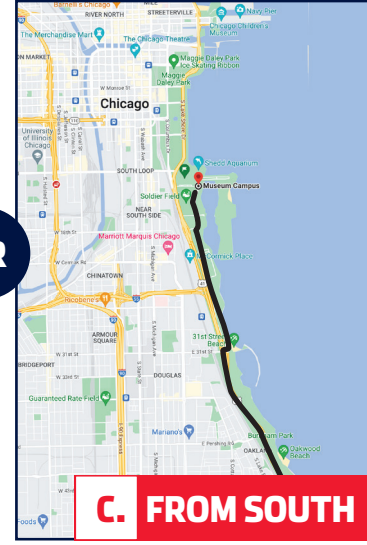

A. FROM NORTH:

- Use the Kennedy Expressway I-90/94 E
- Take Exit 53 to US-41 N/S DuSable Lake Shore Dr./US Hwy 41 N
- Take the US-41 N/DuSable Lake Shore Dr. exit from I-55N/Stevenson Expressway
- Continue on US-41 N/S DuSable Lake Shore Dr.
- Exit at 18th St.
- Proceed on Special Olympics Dr. and follow signage for parking options

B. FROM SOUTH:

- Use the Dan Ryan Expressway I-90/94 W
- Head toward 22nd St.
- Take Exit 53C for I-55N/Stevenson Expressway toward DuSable Lake Shore Dr.
- Continue on US-41 N/S DuSable Lake Shore Dr.
- Exit at 18th St.
- Proceed on Special Olympics Dr. and follow signage for parking options

OR

C. FROM SOUTH:

- Take N DuSable Lake Shore Dr.
- Exit at 31st St.
- Proceed north on Fort Dearborn to 18th St.
- Proceed on Special Olympics Dr. and follow signage for parking options