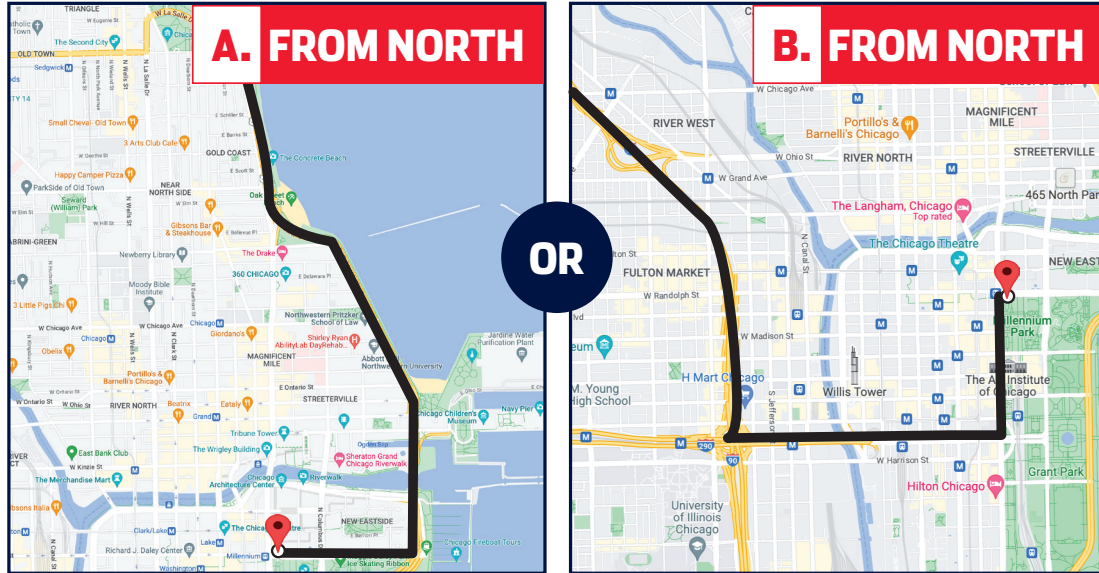

GRANT PARK MUSIC FESTIVAL

WE'RE OPEN DURING THE CHICAGO STREET RACE

A. FROM NORTH:

- Get on US-41 S/N DuSable Lake Shore Dr.
- Exit at Randolph St.

OR

B. FROM NORTH:

- Get on I-90 E/I-94 E
- Take exit 51E for Monroe St.
- Proceed east onto W Monroe St.
- Continue north onto S Michigan Ave.
- Proceed east onto E Randolph St.

GRANT PARK MUSIC FESTIVAL

WE'RE OPEN DURING THE CHICAGO STREET RACE

C. FROM WEST:

- Use I-290 E
- Continue onto IL-110 E
- Keep left to continue on W Ida B. Wells Dr.
- Proceed north onto Dearborn St.
- Continue east onto Monroe St.

D. FROM SOUTH:

- Get on I-90 W/I-94 W
- Continue straight to stay on I-90 W/I-94 W
- Use the right 2 lanes to take exit 51H for I-290 W
- Keep right at the fork to continue on Exit 51I, follow signs for Ida B. Wells Dr. and merge onto IL-110 E
- Take S State St. to E Monroe St.
- Continue on Ida B. Wells Dr.
- Proceed north onto State St.
- Continue east onto Monroe St.