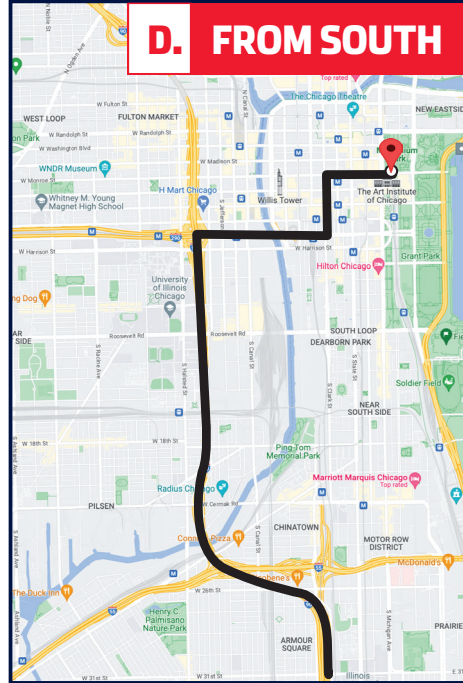

GRANT PARK MUSIC FESTIVAL

WE'RE OPEN DURING THE CHICAGO STREET RACE

A. FROM NORTH:

- Get on US-41 S/N DuSable Lake Shore Dr.
- Exit at Randolph St.

OR

B. FROM NORTH:

- Get on I-90 E/I-94 E
- Take exit 51E for Monroe St.
- Proceed east onto W Monroe St.
- Continue north onto S Michigan Ave.
- Proceed east onto E Randolph St.

GRANT PARK MUSIC FESTIVAL

WE'RE OPEN DURING THE CHICAGO STREET RACE

C. FROM WEST:

- Use I-290 E
- Continue onto IL-110 E
- Keep left to continue on W Ida B. Wells Dr.
- Proceed north onto Dearborn St.
- Continue east onto Monroe St.

D. FROM SOUTH:

- Get on I-90 W/I-94 W
- Continue straight to stay on I-90 W/I-94 W
- Use the right 2 lanes to take exit 51H for I-290 W
- Keep right at the fork to continue on Exit 51I, follow signs for Ida B. Wells Dr. and merge onto IL-110 E
- Take S State St. to E Monroe St.
- Continue on Ida B. Wells Dr.
- Proceed north onto State St.
- Continue east onto Monroe St.