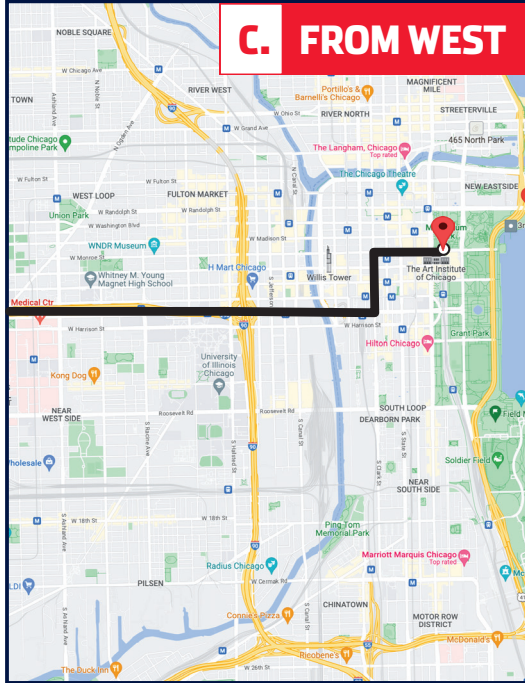

GRANT PARK MUSIC FESTIVAL

WE'RE OPEN DURING THE CHICAGO STREET RACE

A. FROM NORTH:

- Get on US-41 S/N DuSable Lake Shore Dr.
- Exit at Randolph St.

OR

B. FROM NORTH:

- Get on I-90 E/I-94 E
- Take exit 51E for Monroe St.
- Proceed east onto W Monroe St.
- Continue north onto S Michigan Ave.
- Proceed east onto E Randolph St.

GRANT PARK MUSIC FESTIVAL

WE'RE OPEN DURING THE CHICAGO STREET RACE

C. FROM WEST:

- Use I-290 E
- Continue onto IL-110 E
- Keep left to continue on W Ida B. Wells Dr.
- Proceed north onto Dearborn St.
- Continue east onto Monroe St.

D. FROM SOUTH:

- Get on I-90 W/I-94 W
- Continue straight to stay on I-90 W/I-94 W
- Use the right 2 lanes to take exit 51H for I-290 W
- Keep right at the fork to continue on Exit 51I, follow signs for Ida B. Wells Dr. and merge onto IL-110 E
- Take S State St. to E Monroe St.
- Continue on Ida B. Wells Dr.
- Proceed north onto State St.
- Continue east onto Monroe St.